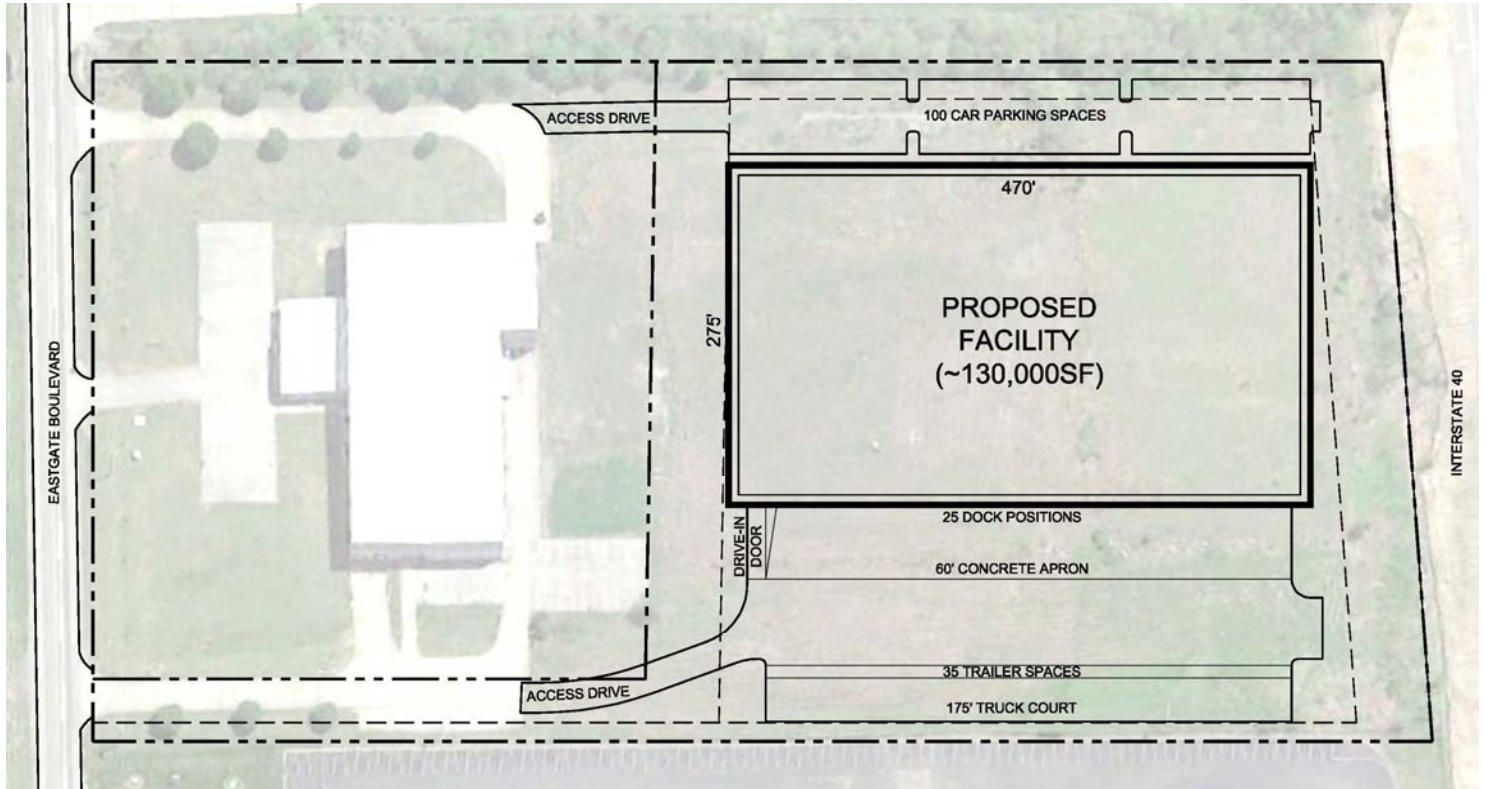

7650 Eastgate Boulevard
Mt. Juliet, TN

- Up to 130,000 SF
- Divisible to 50,000 SF
- Frontage on I-40
- Easy Interstate Access
- 32' Clear
- Up to 25 Docks
- Up to 35 Trailer Parks
- Up to 100 Car Parks
- ESRF